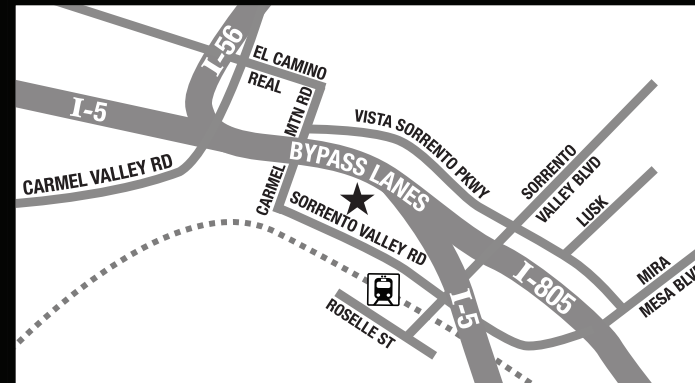

22.284

2.283

2.521

4/c process

BREWED & BOTTLED BY
NEW ENGLISH BREWING CO.
VISIT US AT THE BREWERY
11545 SORRENTO VALLEY RD.
STE 305, SAN DIEGO, CA.

USE THE **COASTER** STOP
AT SORRENTO VALLEY STATION

PLEASE RECYCLE

BREWED WITH CLARITY FERM™
FOLLOW US ON:

WE HOPE YOU ENJOY THIS
HAND CRAFTED BEER.
FOR MORE INFORMATION VISIT
WWW.NEWENGLISHBREWING.COM

BREWED TO BE A TRUE WEST-COAST STYLE IPA WITH AN AGGRESSIVE AMOUNT OF CENTENNIAL HOPS. NEW ENGLISH BREWING COMPANY SAN DIEGO, CALIFORNIA

2.519

TRUE WEST-COAST STYLE
AGGRESSIVE AMOUNT OF
CENTENNIAL HOPS.

NEW ENGLISH BREWING COMPANY
SAN DIEGO, CALIFORNIA

BREWED TO BE A TRUE WEST-COAST STYLE
IPA WITH AN AGGRESSIVE AMOUNT OF
CASCADE AND CENTENNIAL HOPS.

6 x 12 FL OZ / 355 ml
7.5% ALC / VOL

6 x 12 FL OZ / 355 ml
7.5% ALC / VOL